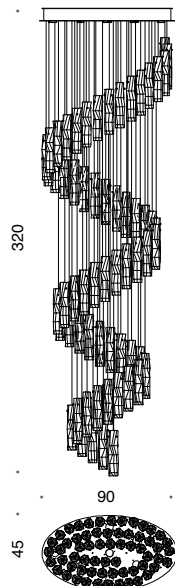

- chinette avorio, lamé argento o oro.

Metal frame available in the following finishes:

- chrome finish, 24kt gold plated, satin black nickel, black nickel

Tubes in Murano glass worked with hammered effect available:

423/12
12 x G9
MAX 20W
CE ⊕ ▽

D

423/8
8 x G9
MAX 20W
CE ⊕ ▽

D

423/6
6 x G9
MAX 20W
CE ⊕ ▽

D

423/3
3 x G9
MAX 20W
CE ⊕ ▽

D

423B/1LG
1 x E27
MAX 77W
CE ⊕ ▽

D

423B/1LP
1 x E27
MAX 77W
CE ⊕ ▽

D

423/3P
3 x G9
MAX 20W
CE ⊕ ▽

D

423B/5P
1 x E27
MAX 77W
CE ⊕ ▽

D

423B/4P
1 x E27
MAX 77W
CE ⊕ ▽

D

423/35
6 x GU10 LED
MAX 4,6W
2700K
CE ⊕ ▽

D

423/66
9 x GU10 LED
MAX 4,6W
2700K
CE ⊕ ▽

D